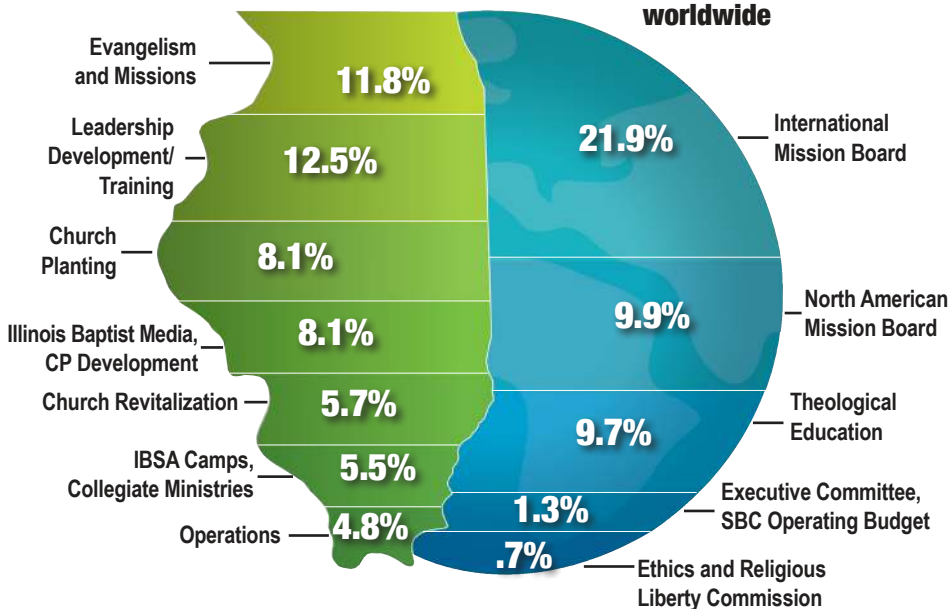

Most years, IBSA helps start 15 or more new churches in Illinois, from Chicago to Cairo, among demographic and language groups of all kinds. And it's possible because your church gives faithfully and systematically to missions through Cooperative Program.

**Share this good news with the congregation.
Download and print this free bulletin insert at
▶ [IBSA.org/CP](https://www.ibsa.org/CP).**

missions

Share the greatest story ever told

Southern Baptists' Cooperative Program is the most effective missions funding system in history. Through it, Illinois Baptists give about **\$6 million** each year for **missions, evangelism, church revitalization, and leadership development** in our home state. Plus, we support student ministry through IBSA's two camp facilities and on campuses.

Together with all Southern Baptists, we give **\$190 million** annually to support **6,648** missionaries sharing the gospel globally.

Your church's giving makes all the difference in the world.

56.5%
works in Illinois

43.5%

goes to SBC missions worldwide

Mission Illinois is a free Sunday bulletin insert reporting how Illinois Baptist churches reach the world through Cooperative Program giving to missions. Call the Illinois Baptist State Association at (217) 391-3119 or e-mail MissionIllinois@IBSA.org for a free subscription for your church.